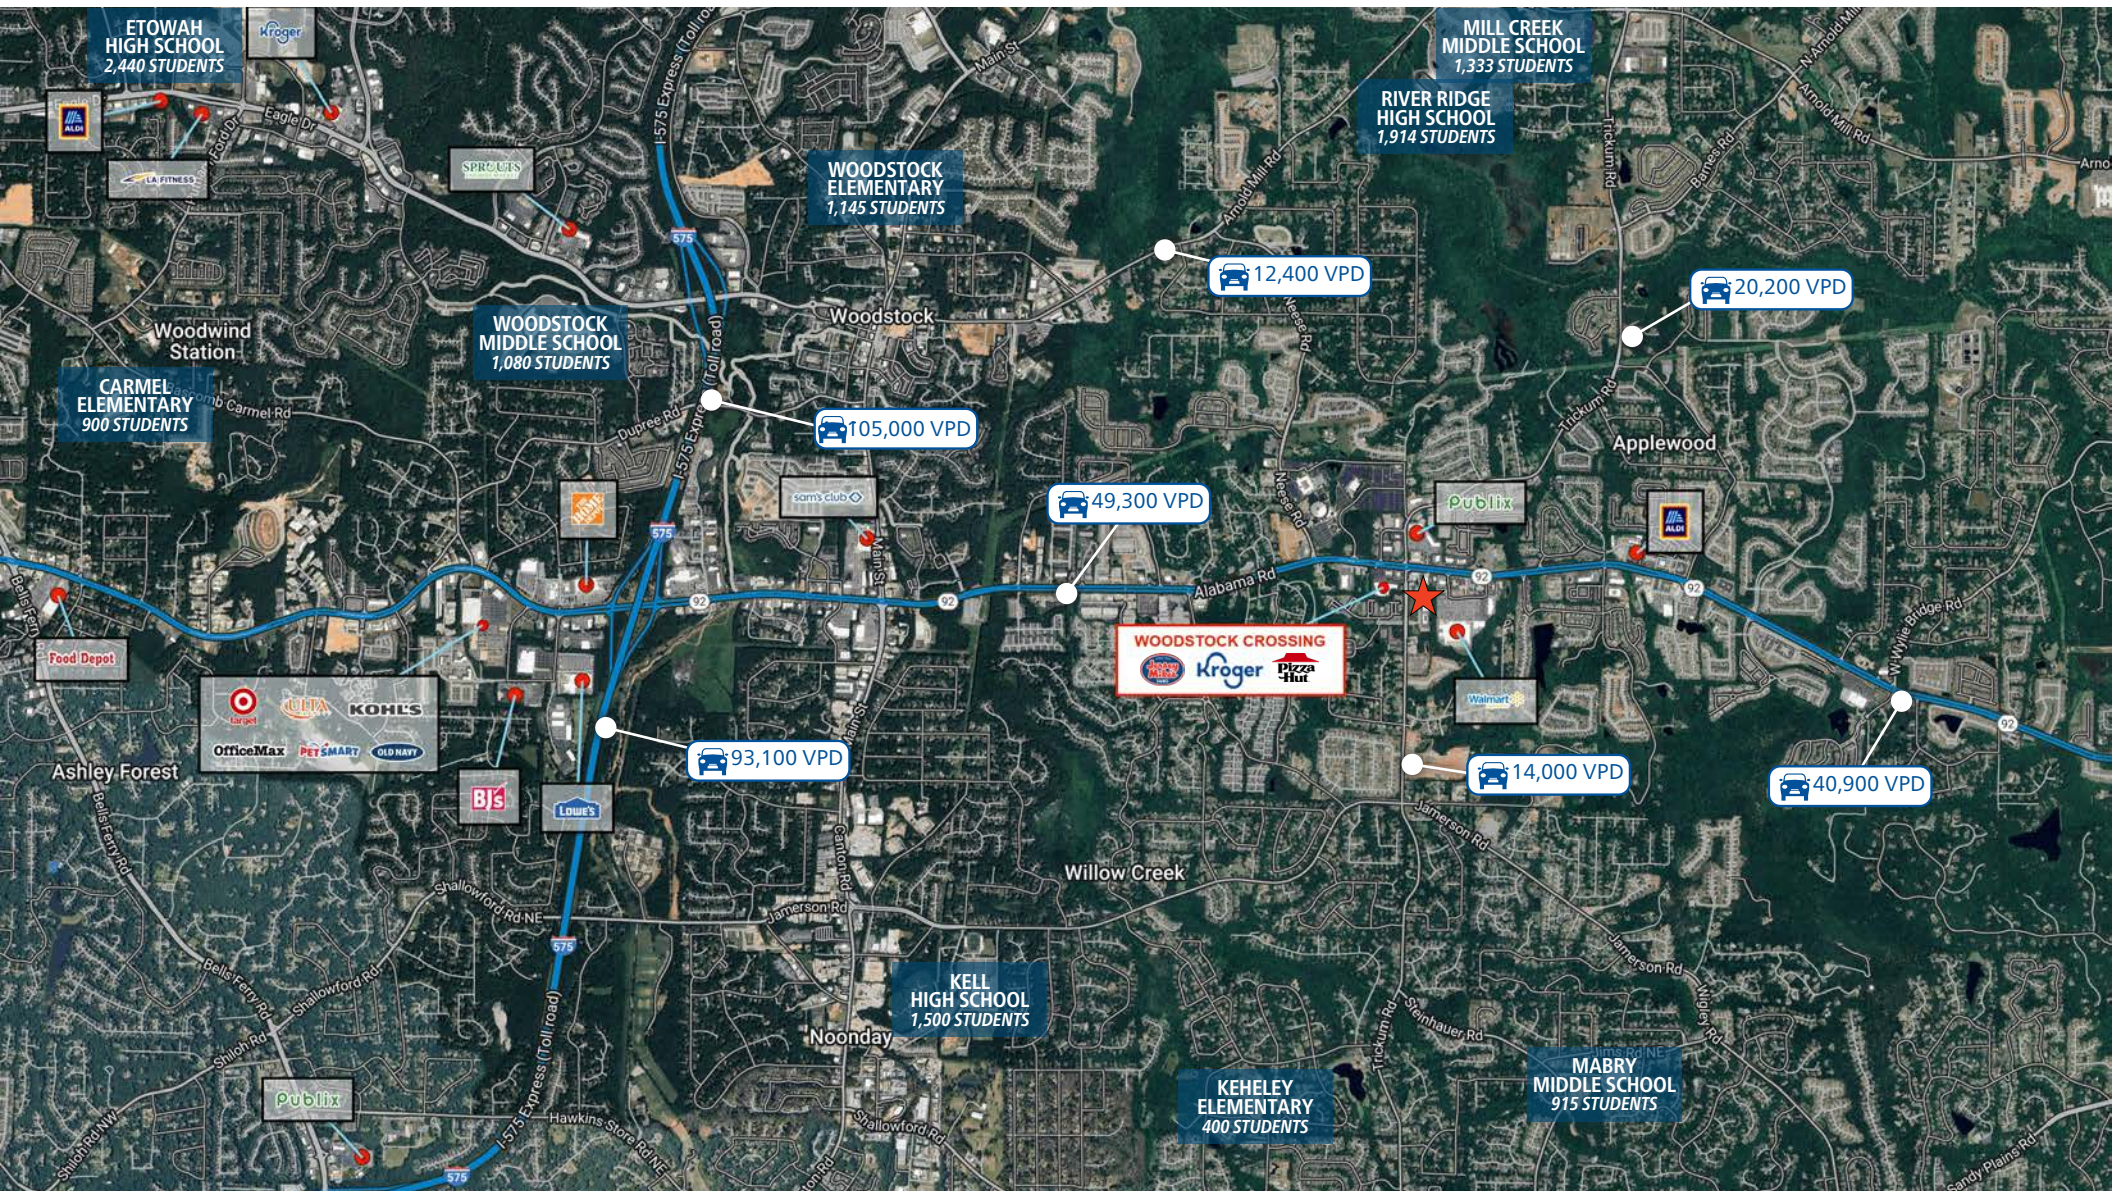

WOODSTOCK CROSSING

12050 Highway 92, Woodstock, GA 30188

Ackerman Retail

COURTNEY BRUMBLOW

P: 770.913.3905

E: cbrumbelow@ackermanco.net

©2025 Ackerman & Co. All rights reserved. While we have no reason to doubt the accuracy of the information provided from sources we deem reliable, but neither ownership nor we guarantee it and therefore assume no liability for errors, omissions or changes to this content. Sources include CoStar, SitesUSA, ESRI, and Georgia DOT.